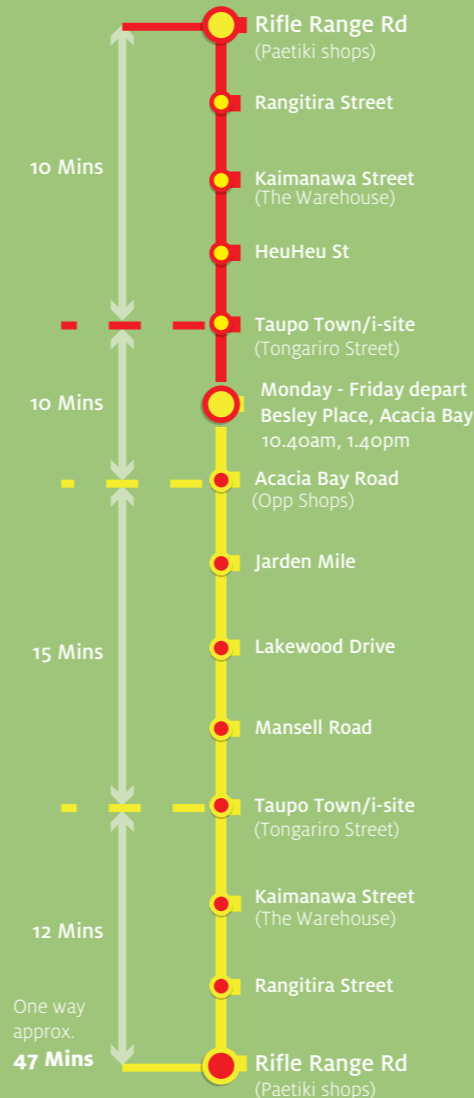

ACACIA BAY TO TAUHARA
 TAUHARA TO ACACIA BAY

Acacia Bay
 Loop
 Extension

Taupo central
 Wharewaka - Tauhara

LAKE TAUPO

- bus stops
- terminus
- service follows this route from Tauhara to Wharewaka only

map not to scale

This service is operated by Waipawa Buses Limited, phone 07 378 2172.

Taupo Central

Mon - Fri depart Wharewaka
7.50am, 9.40am, 12.45pm, 3.15pm
Sat, Sun & public holidays depart Wharewaka
9.40am, 12.45pm, 3.15pm

Mon - Fri depart Rifle Range Rd
8.40am, 11.45am, 2.30pm, 5.15pm
Sat, Sun & public holidays depart Rifle Range Rd
11.45am, 2.30pm, 5.15pm

Turn over for route map

Acacia Bay Loop Extension

Mon - Fri depart Rifle Range Road
10.20am, 1.20pm

Mon - Fri depart Rifle Range Road
11.05am, 2.05pm

Turn over for route map

Waitahanui Extension

Mon - Fri depart Waitahanui
9.30am, 12.35pm

Mon - Fri depart Rifle Range Road
8.40am, 11.45am

Waitahanui Extension