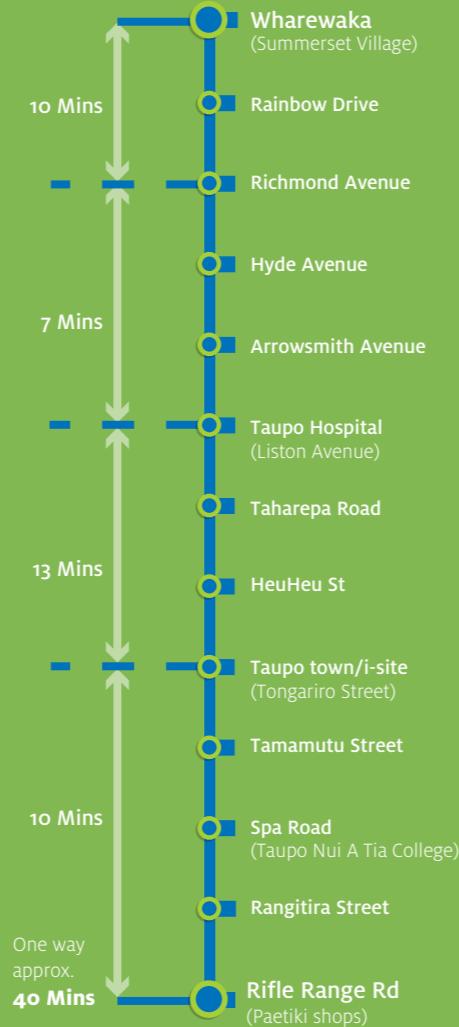

ACACIA BAY TO TAUHARA
 TAUHARA TO ACACIA BAY

Acacia Bay
 Loop
 Extension

Taupo central
 Wharewaka - Tauhara

LAKE TAUPO

- bus stops
- terminus
- service follows this route from Tauhara to Wharewaka only

map not to scale

This service is operated by Waipawa Buses Limited, phone 07 378 2172.

Taupo Central

Mon - Fri depart Wharewaka
7.50am, 9.40am, 12.45pm, 3.15pm
Sat, Sun & public holidays depart Wharewaka
9.40am, 12.45pm, 3.15pm

Mon - Fri depart Rifle Range Rd
8.40am, 11.45am, 2.30pm, 5.15pm
Sat, Sun & public holidays depart Rifle Range Rd
11.45am, 2.30pm, 5.15pm

Turn over for route map

Acacia Bay Loop Extension

Mon - Fri depart Rifle Range Road
10.20am, 1.20pm

WHAREWAKA TO WAITAHANUI BUS STOP