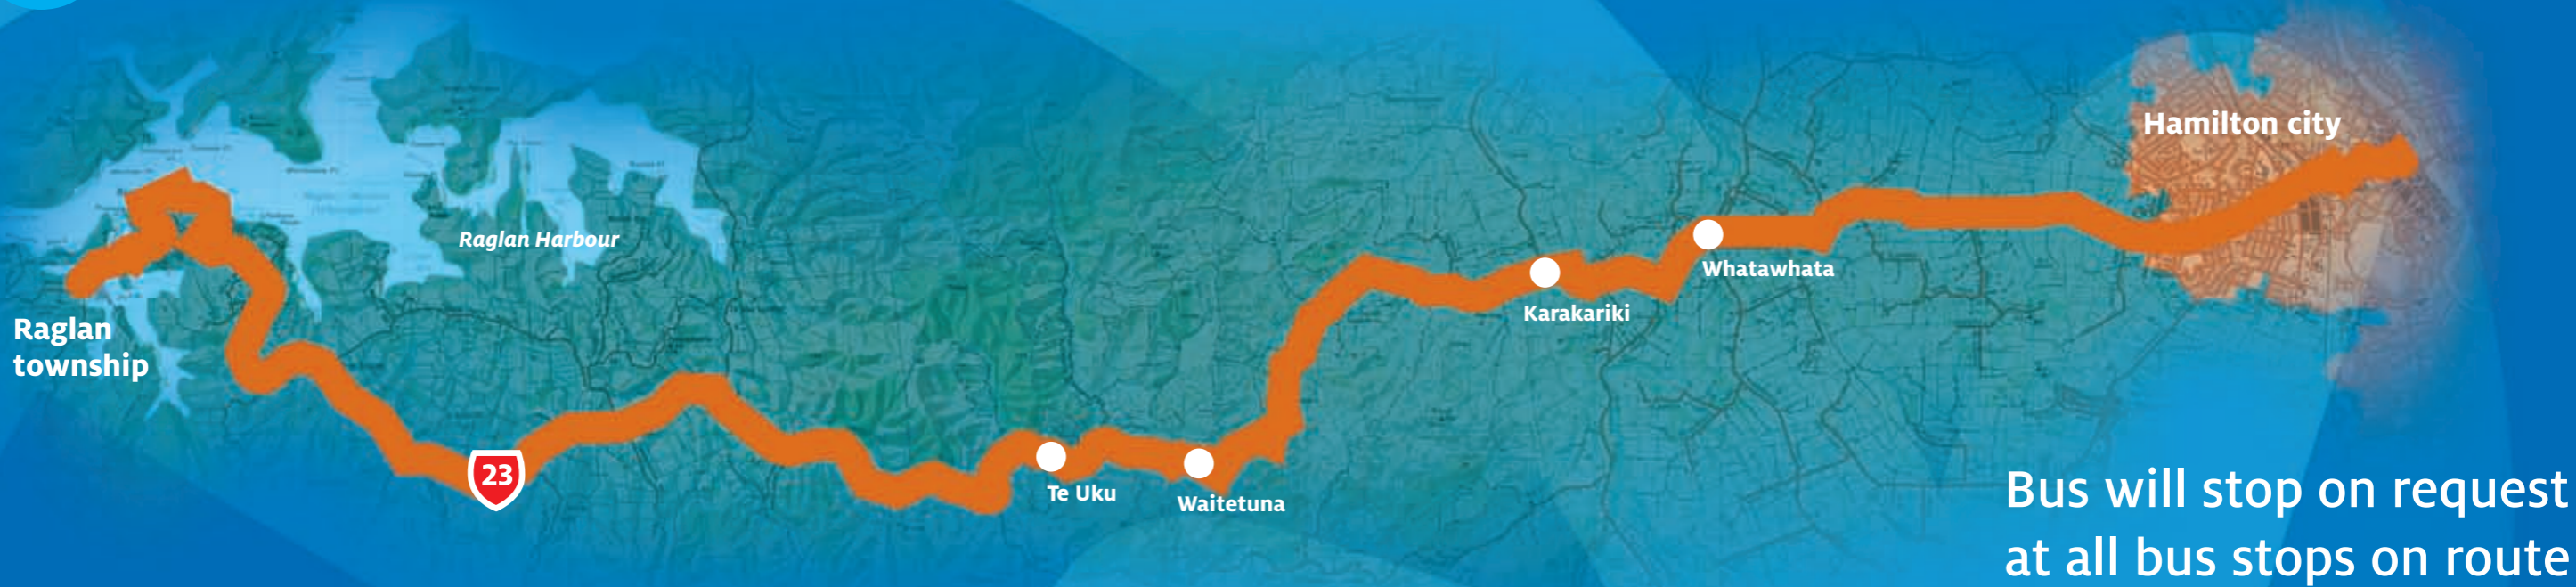

**Manu Bay:** Manu Bay boat ramp, Wainui Road to corner Te Hutewai and Wainui Rd then normal route (23) to Hamilton.

# 23 Raglan map

**Raglan key**

- Route
- Terminus (6.55am and 7.00am Raglan to Hamilton only)
- Route
- Terminus (10.00am onward)

**Hamilton Transport Centre key**

- Route
- Hamilton Transport Centre (8.30am onwards)