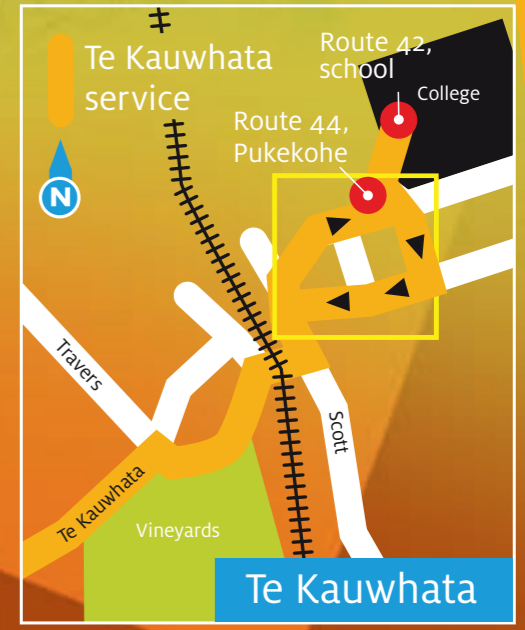

### Huntly to Hamilton

Departs Huntly West (Harris St)	Departs Huntly opp library Main St	Ngaruawahia	Arrives Hamilton Transport Centre	Arrives HBHS
Mon-Fri	AM	6.15	6.30	6.55
6.35	6.40	6.55	7.20	8.20
7.00	7.15	7.25	7.50	
	7.30	7.45		
	7.35	7.50	8.15	
8.10	8.15	8.30	8.55	
	9.10	9.25	9.50	
	10.10	10.25	10.50	
	11.10	11.25	11.50	
	PM	12.10	12.50	
	1.10	1.25	1.50	
	2.10	2.25	2.50	
3.20 R	2.50	3.05	3.30	
	3.10	3.40	4.05	
	3.50	4.05	4.30	
	4.20	4.35	5.00	
	4.50	5.05	5.30	
	5.20	5.35	6.00	
Friday only	6.30	6.45	7.10	
	8.10	8.25	8.50	
Saturday	AM	8.00	8.15	8.40
	PM	10.00	10.15	10.40
	2.00	2.15	2.40	

### Hamilton – Te Kauwhata Meremere – Pukekohe services

Runs alternate Thursdays

Hamilton	Huntly	Te Kauwhata	Meremere	Pukekohe
AM 9.20	10.00	10.15	10.40	11.00

Note: No stops between Hamilton and Huntly.

Pukekohe	Meremere	Te Kauwhata	Huntly	Hamilton
PM 1.40	2.00	2.15	3.10	4.05

Note: No stops between Huntly and Hamilton. Bus stops in Pokeno on the Pukekohe – Hamilton trip (time permitting).

Huntly

- B** The Base
- T** Hamilton Transport Centre
- Huntly - Hamilton service

- Huntly internal service
- Kimihia Rest Home Extension (Friday only)
- Kimihia Rest Home

Please signal driver. Where streets do not have marked bus stops, 'hail and ride' applies.