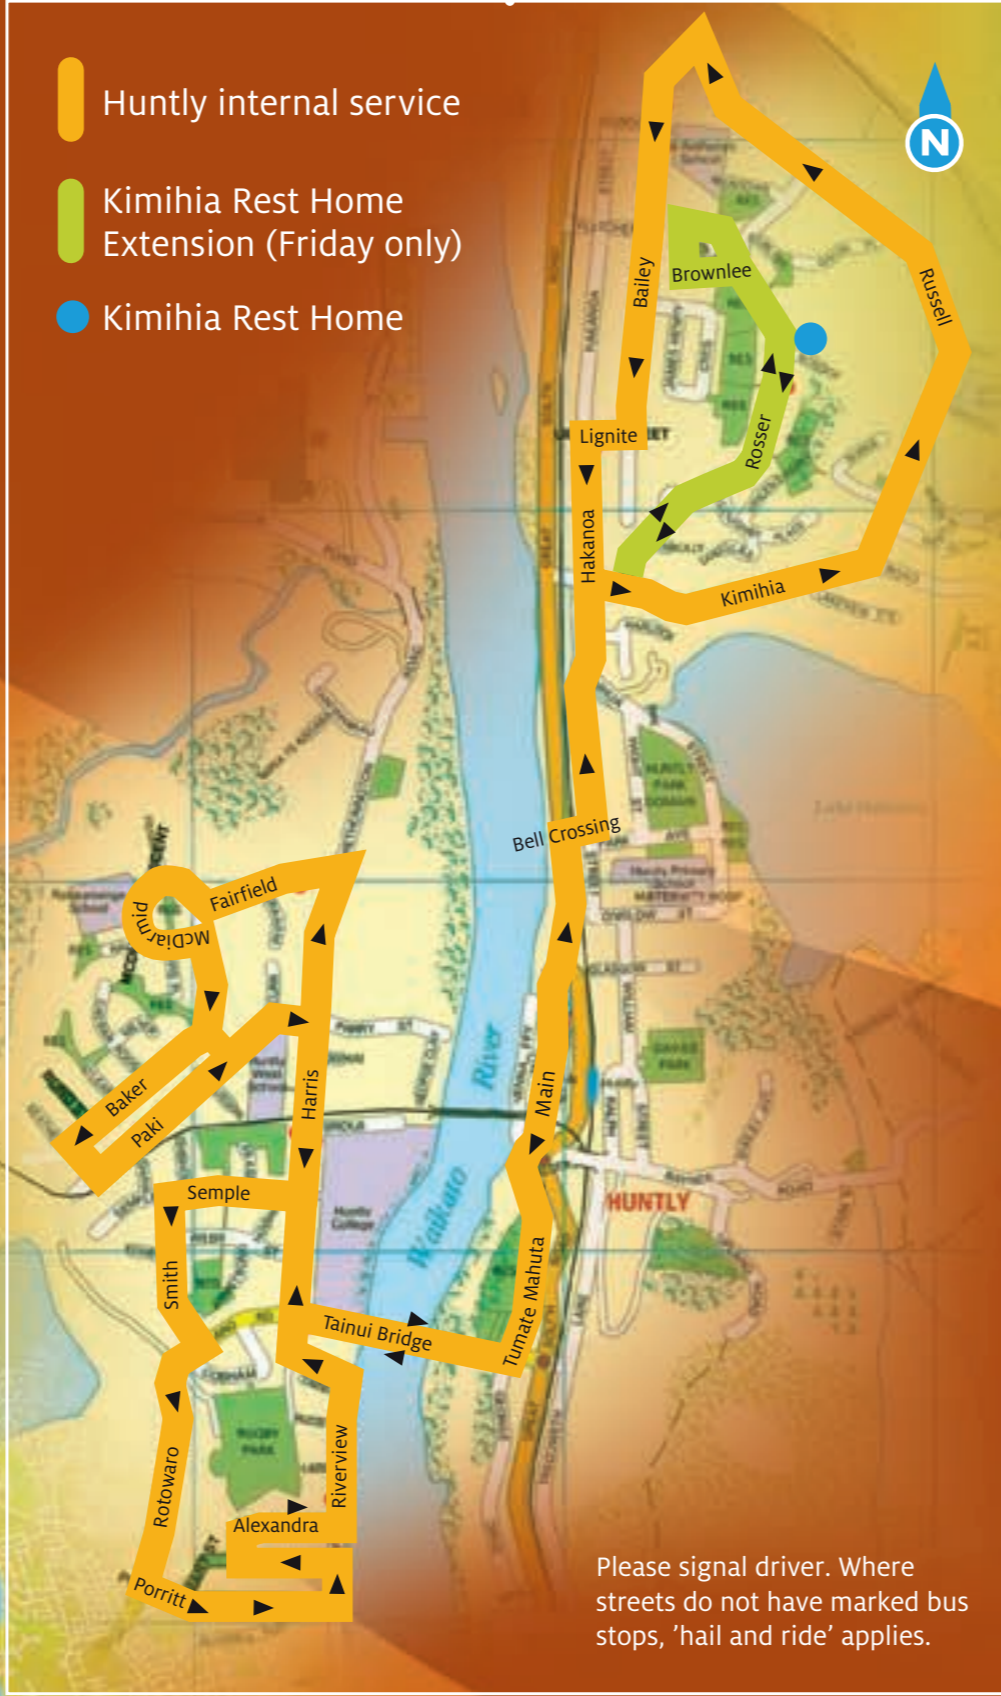

- **B** The Base
- **T** Hamilton Transport Centre
- Huntly - Hamilton service

- Huntly internal service
- Kimihia Rest Home Extension (Friday only)
- Kimihia Rest Home

Please signal driver. Where streets do not have marked bus stops, 'hail and ride' applies.