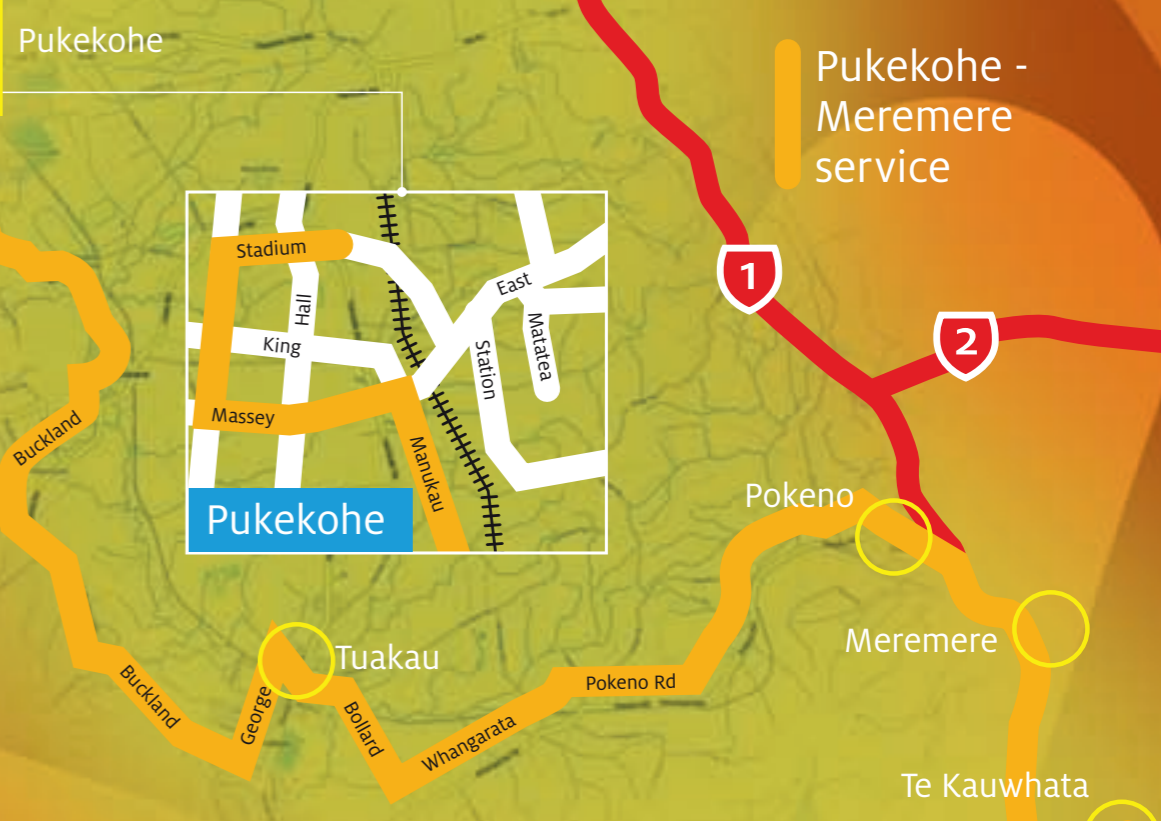

### Huntly to Hamilton

Departs Huntly West (Harris St)	Departs Huntly opp library Main St	Ngaruawahia	Arrives Hamilton Transport Centre	Arrives HBHS
Mon-Fri	AM	6.15	6.30	6.55
6.35	6.40	6.55	7.20	8.20
7.00	7.15	7.25	7.50	
	7.30	7.45		
	7.35	7.50	8.15	
8.10	8.15	8.30	8.55	
	9.10	9.25	9.50	
	10.10	10.25	10.50	
	11.10	11.25	11.50	
	PM	12.10	12.50	
	1.10	1.25	1.50	
	2.10	2.25	2.50	
3.20 R	2.50	3.05	3.30	
	3.10	3.40	4.05	
	3.50	4.05	4.30	
	4.20	4.35	5.00	
	4.50	5.05	5.30	
	5.20	5.35	6.00	
Friday only	6.30	6.45	7.10	
	8.10	8.25	8.50	
Saturday	AM	8.00	8.15	8.40
	PM	10.00	10.15	10.40
	2.00	2.15	2.40	

### Hamilton – Te Kauwhata Meremere – Pukekohe services

Runs alternate Thursdays

Hamilton	Huntly	Te Kauwhata	Meremere	Pukekohe
AM 9.20	10.00	10.15	10.40	11.00

Note: No stops between Hamilton and Huntly.

Pukekohe	Meremere	Te Kauwhata	Huntly	Hamilton
PM 1.40	2.00	2.15	3.10	4.05

Note: No stops between Huntly and Hamilton. Bus stops in Pokeno on the Pukekohe – Hamilton trip (time permitting).

Huntly

- B** The Base
- T** Hamilton Transport Centre
- Huntly - Hamilton service

- Huntly internal service
- Kimihia Rest Home Extension (Friday only)
- Kimihia Rest Home

Please signal driver. Where streets do not have marked bus stops, 'hail and ride' applies.