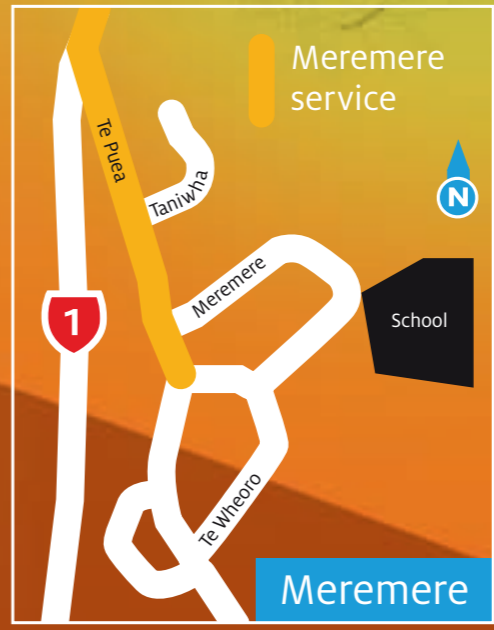

Huntly timetable

October 2010

0800 4 BUSLINE
0800 4 2875463
www.busit.co.nz