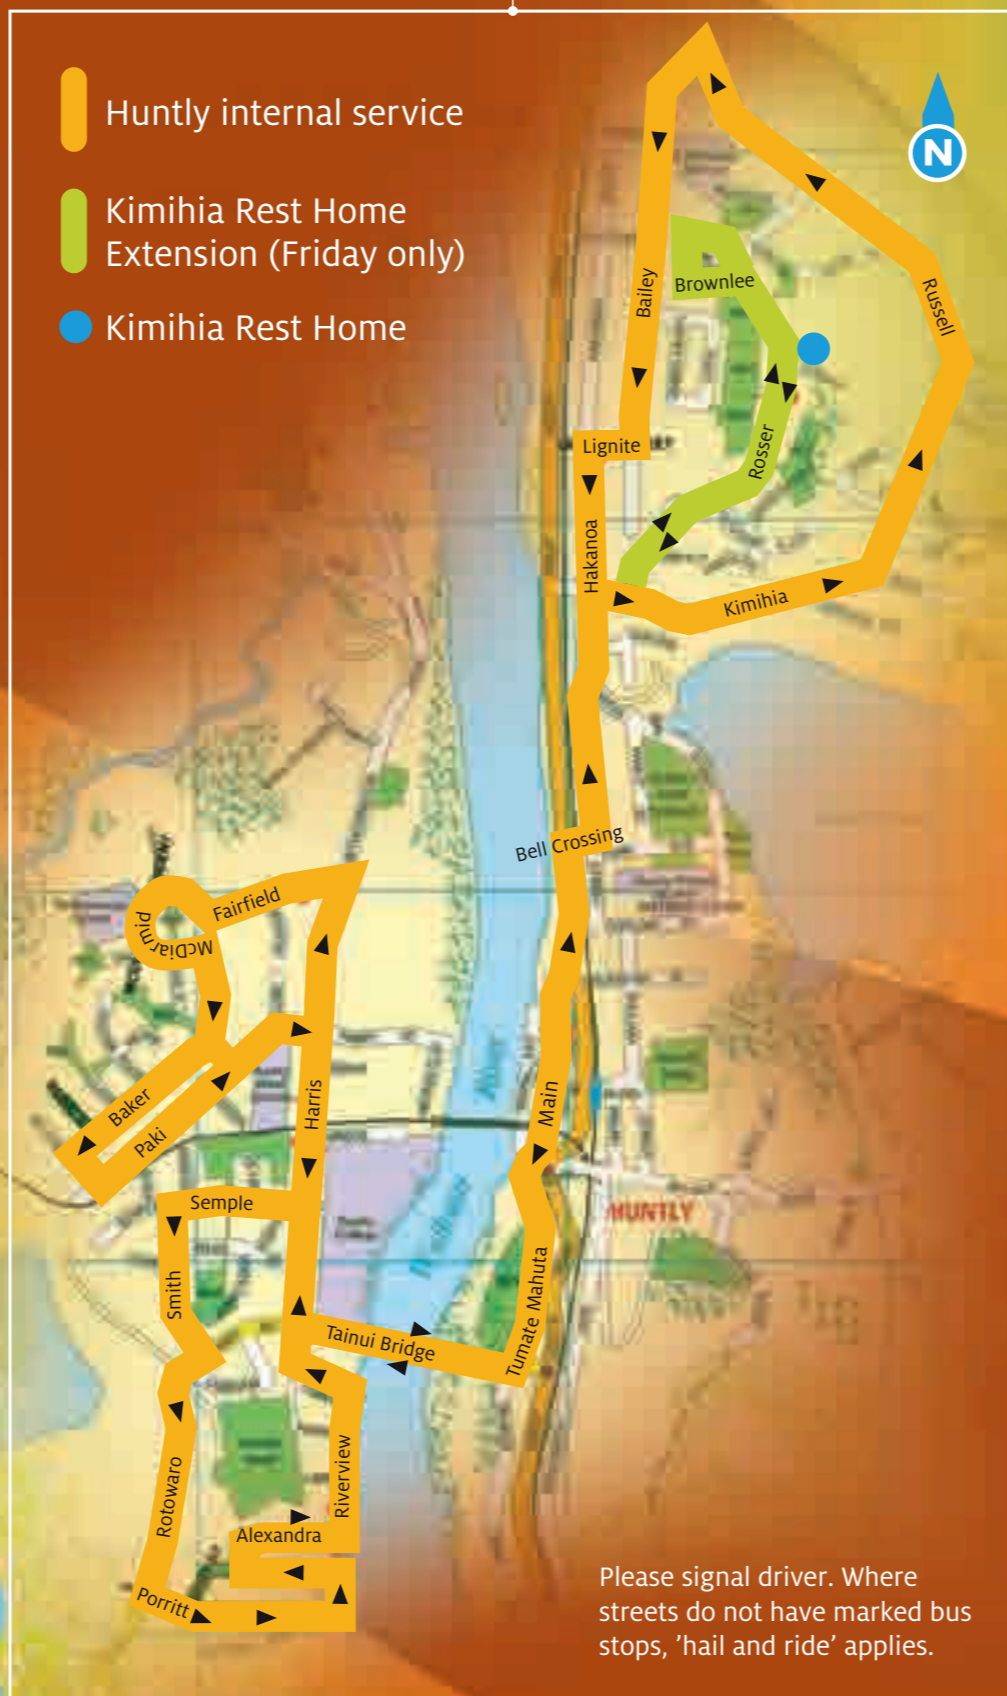

1. Key
2. **B** The Base
   - **T** Hamilton Transport Centre
   - Huntly - Hamilton service

0800 4 BUSLINE
0800 4 2875463
www.busit.co.nz

Huntly timetable

October 2010

0800 4 BUSLINE
0800 4 2875463
www.busit.co.nz