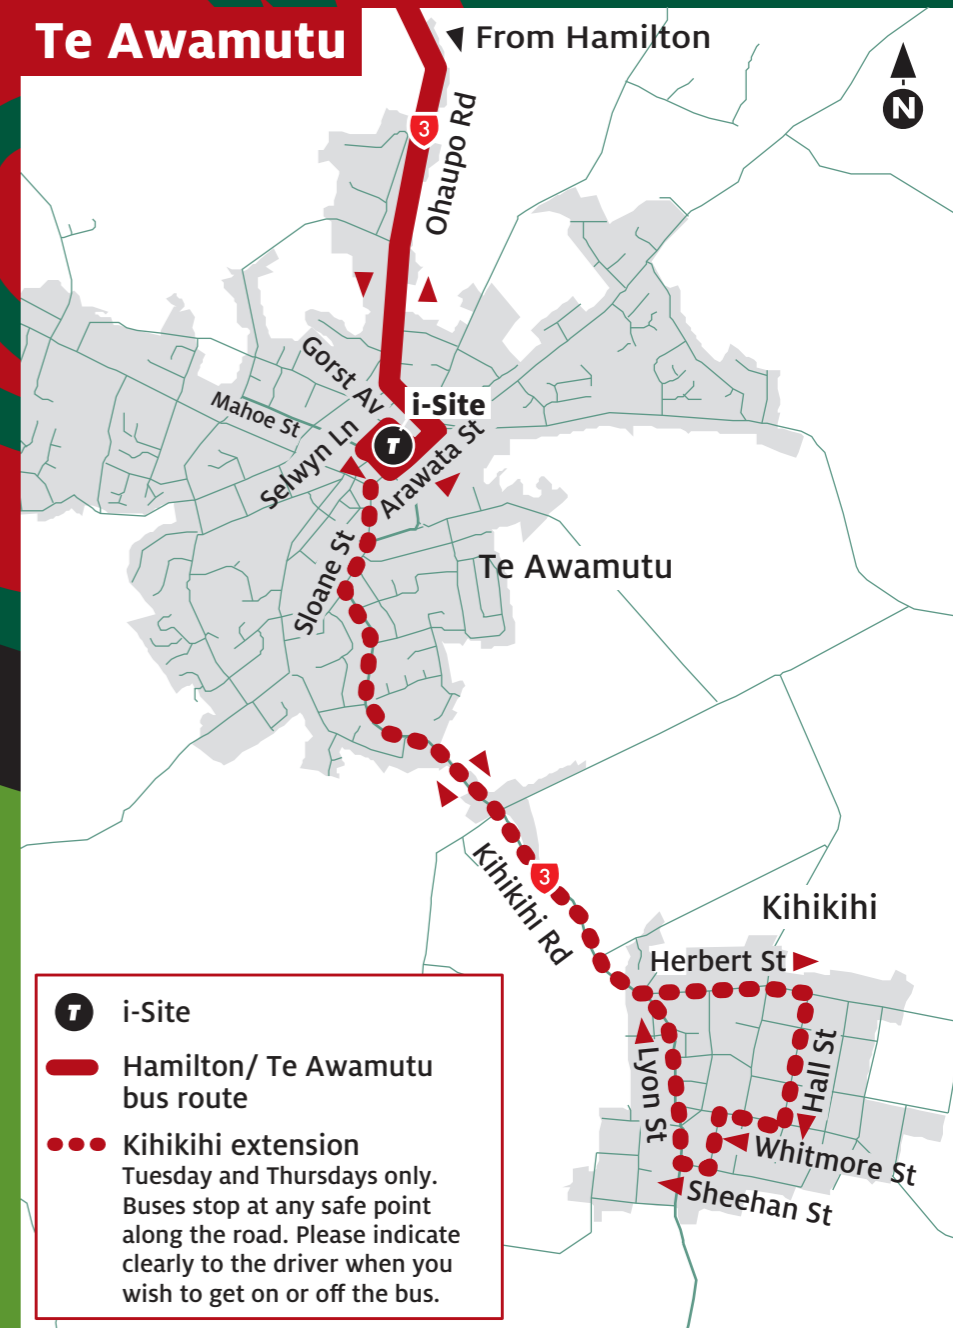

Te Awamutu

For information on your nearest bus stop, please visit www.busit.co.nz or phone 0800 4 BUSLINE (0800 4 2875463).

0800 4 BUSLINE
0800 4 2875463
www.busit.co.nz
Waipa DISTRICT COUNCIL
Environment Waikato REGIONAL COUNCIL

Te Awamutu
timetable
January 5, 2011

24

24

Te Awamutu
timetable
January 5, 2011

0800 4 BUSLINE
0800 4 2875463
www.busit.co.nz
Waipa DISTRICT COUNCIL
Environment Waikato REGIONAL COUNCIL