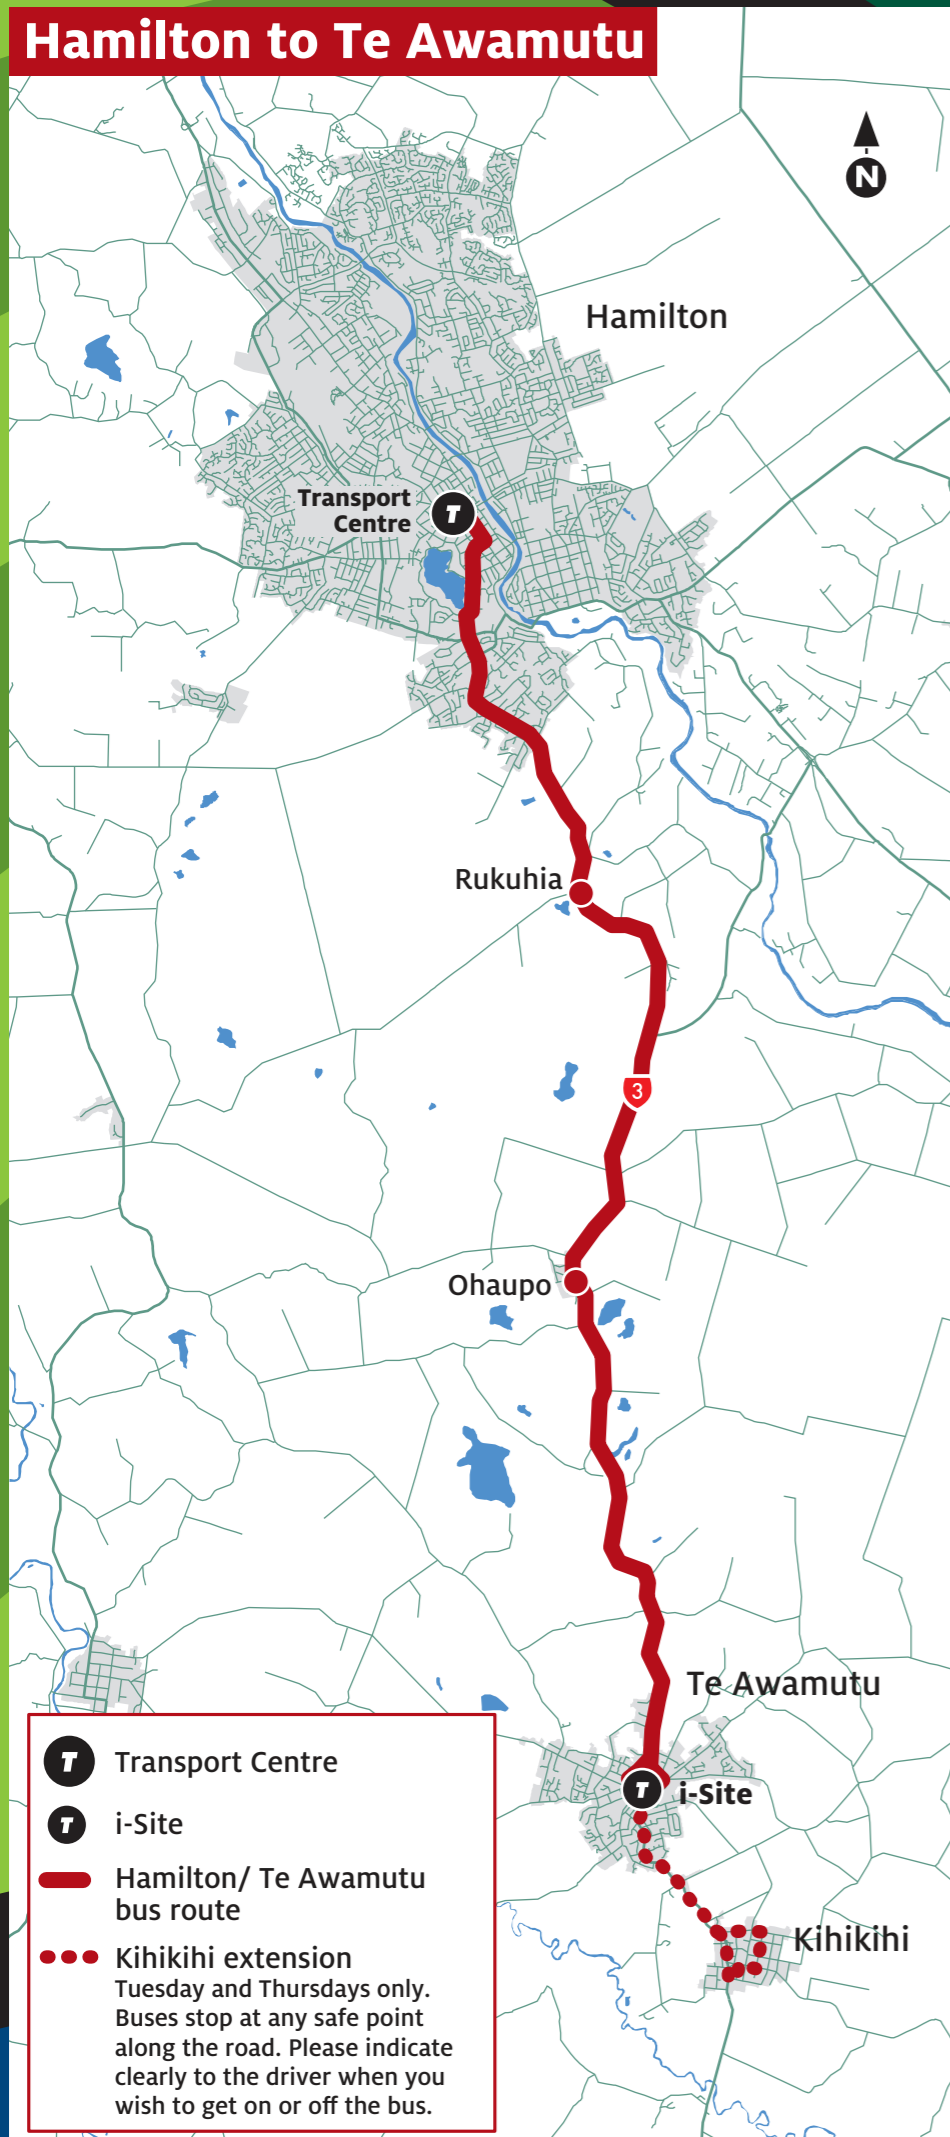

Hamilton to Te Awamutu