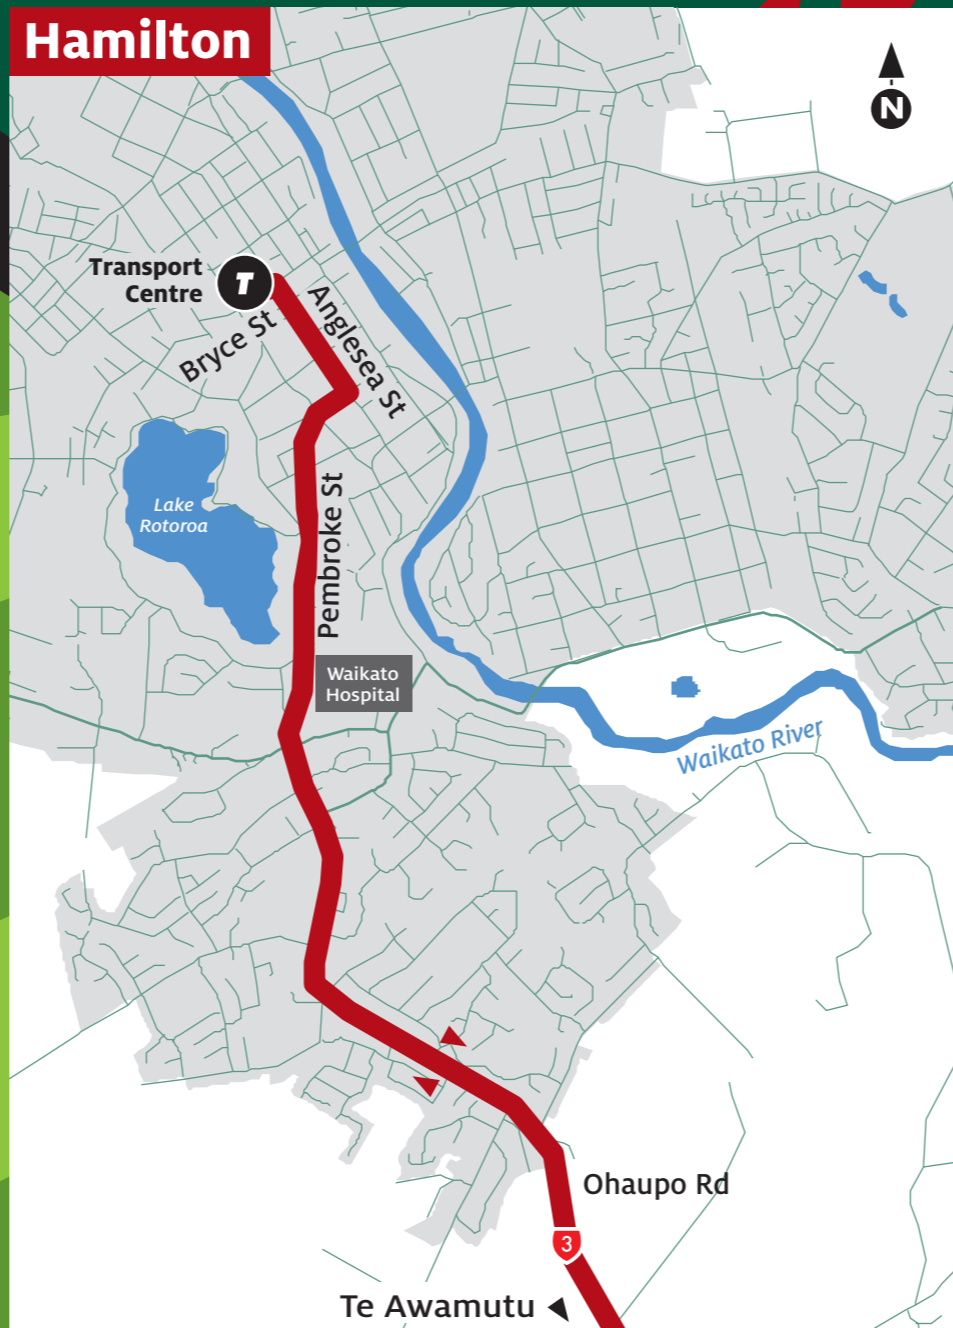

Hamilton to Te Awamutu

Hamilton

Te Awamutu

For information on your nearest bus stop, please visit www.busit.co.nz or phone 0800 4 BUSLINE (0800 4 2875463).

0800 4 BUSLINE
0800 4 2875463
www.busit.co.nz
Waipa DISTRICT COUNCIL
Environment Waikato REGIONAL COUNCIL

Te Awamutu
timetable
January 5, 2011

24

24

Te Awamutu
timetable
January 5, 2011

0800 4 BUSLINE
0800 4 2875463
www.busit.co.nz
Waipa DISTRICT COUNCIL
Environment Waikato REGIONAL COUNCIL